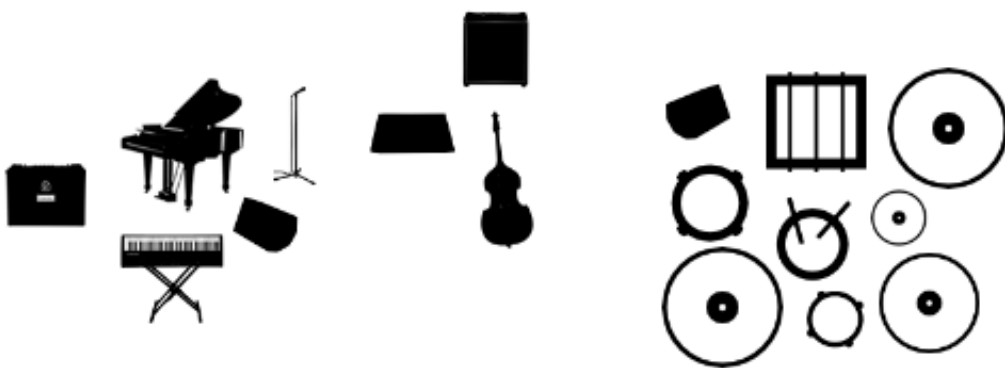

### Technical rider:

- Acoustic piano
- Drums
- Double bass
- Bass amp
- Fender Rhodes
- Keyboard amp
- Announcement mic
- Monitors

Plus, all the necessary hardware for miking the instruments (DI, overheads, ...).

### Stage plan:

Close set up with piano and keys on the left, bass in the middle, drums on the right.

Vegetarian food is required for food accommodation.